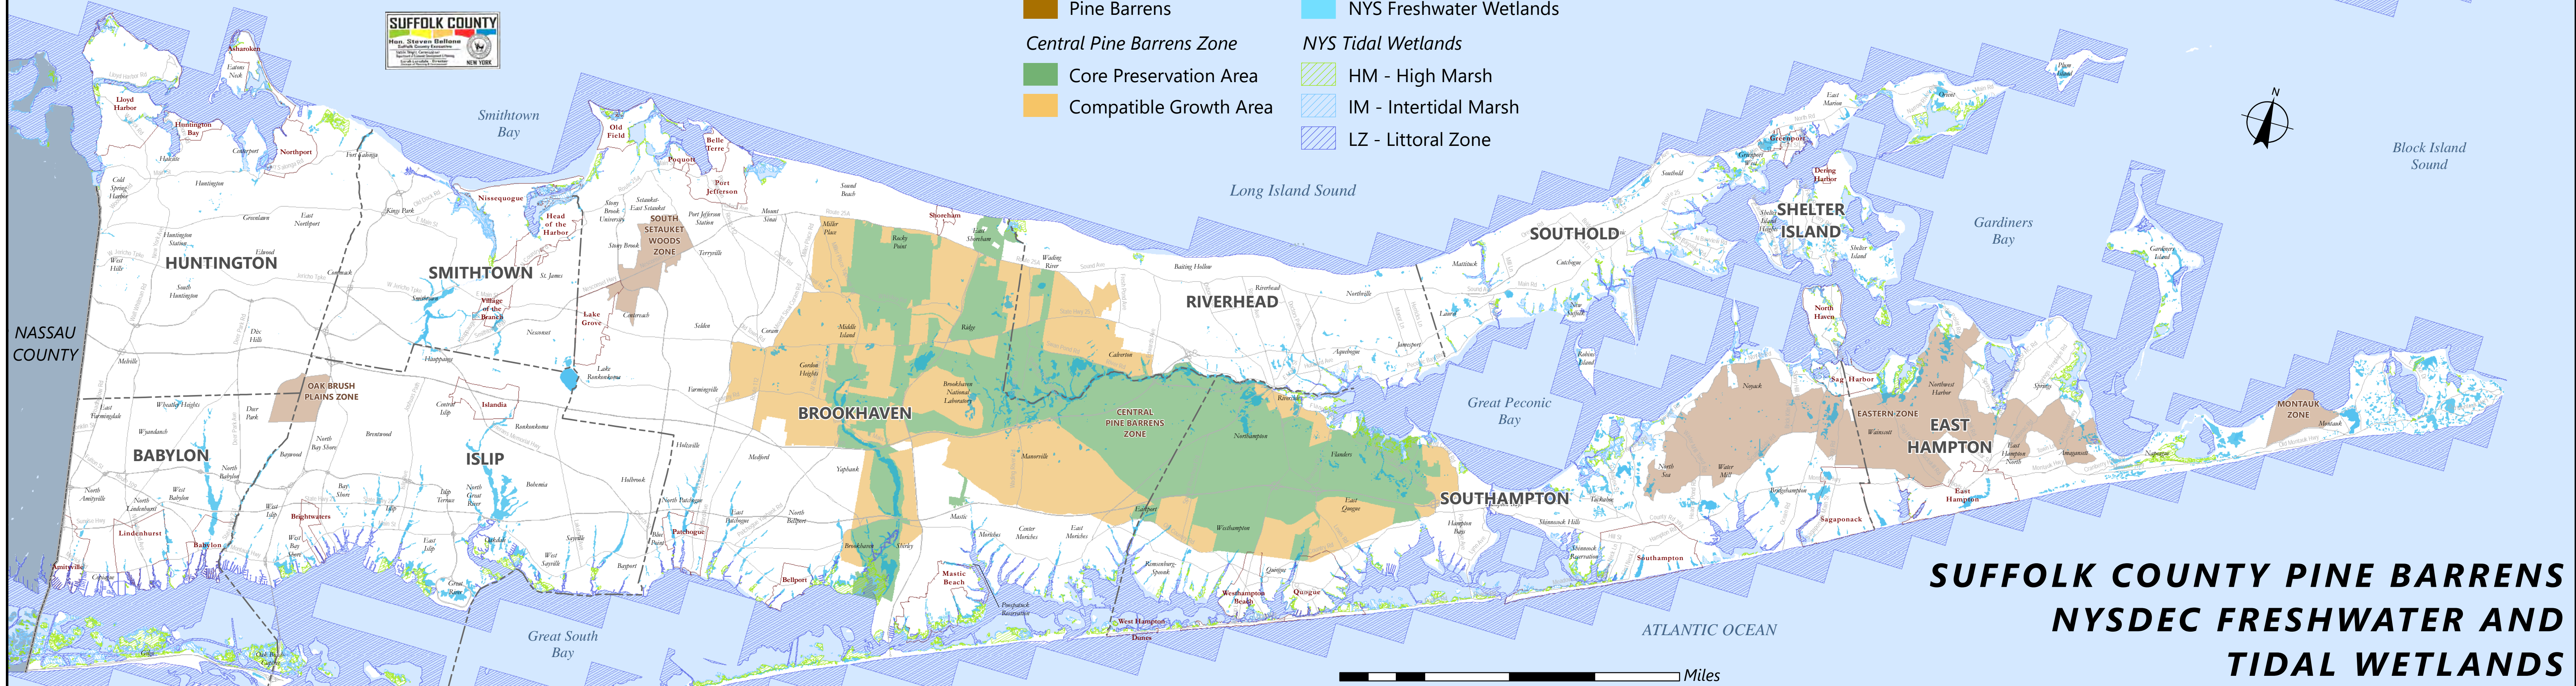

SUFFOLK COUNTY, NEW YORK

Legend

- Pine Barrens
- NYS Freshwater Wetlands
- Core Preservation Area
- Compatible Growth Area
- NYS Tidal Wetlands
- HM - High Marsh
- IM - Intertidal Marsh
- LZ - Littoral Zone

SUFFOLK COUNTY PINE BARRENS NYSDEC FRESHWATER AND TIDAL WETLANDS

Map is subject to revision. This map is not to be used for surveying, conveyance of land, or other precise purposes.